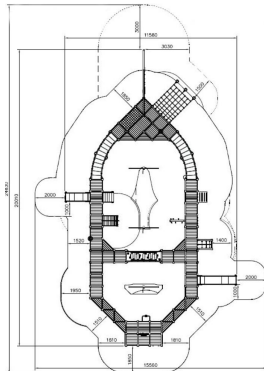

-  Balancing  
2
-  Bridges  
3
-  Climbing  
10
-  Play panels  
20
-  Roofs  
2
-  Slides  
3

User age	3+
Number of users	100
Product length, mm	20020
Product width, mm	11580
Product height, mm	5350
Impact area, m <sup>2</sup>	195.2
Falling space, m <sup>2</sup>	230.4
Max. free fall height, mm	2740
Safety info	EN 1176-1, 3 TÜV
Ropes	