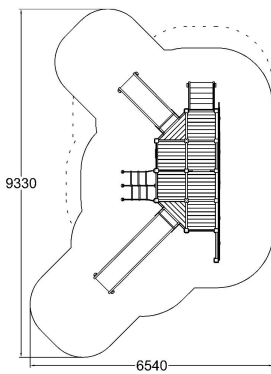

-  Climbing
2
-  Meeting points
2
-  Play panels
1
-  Slides
2
-  Towers
1

User age	1+
Number of users	18
Product length, mm	5920
Product width, mm	3400
Product height, mm	3310
Impact area, m ²	41
Falling space, m ²	44
Height required, mm	4310
Max. free fall height, mm	1470
Safety info	EN 1176-1, 3 TÜV