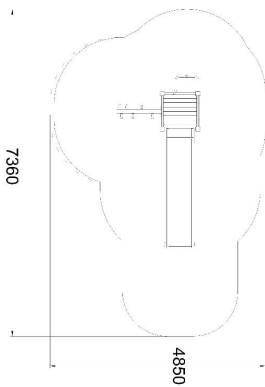

-  Climbing  
2
-  Meeting points  
1
-  Slides  
2
-  Towers  
1

Product length, mm	3880
Product width, mm	1880
Product height, mm	2880
Impact area, m <sup>2</sup>	25
Falling space, m <sup>2</sup>	25
Max. free fall height, mm	1470
Ropes	