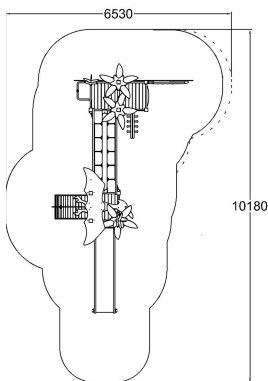

PREHISTORIC PLAY TOWERS

-  Balancing
1
-  Bridges
1
-  Climbing
3
-  Slides
1
-  Towers
2

User age	3+
Number of users	15
Product length, mm	6720
Product width, mm	4000
Product height, mm	4060
Impact area, m ²	41
Falling space, m ²	43
Height required, mm	5060
Max. free fall height, mm	1470
Safety info	EN 1176-1, 3 TÜV
Ropes	