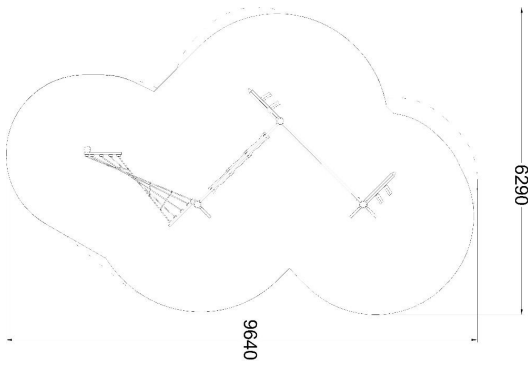

Q17049

FLORA CLIMBING ROPE TRACK

User age	5+
Number of users	10
Product length, mm	6360
Product width, mm	2800
Product height, mm	3000
Impact area, m ²	41
Falling space, m ²	43
Max. free fall height, mm	2560
Safety info	EN 1176-1, (11) TÜV
Installation time (for 1), h	7