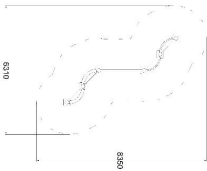

Q17048

PRECISION BEAM WIDE

User age	3+
Number of users	6
Product length, mm	5550
Product width, mm	3340
Product height, mm	450
Impact area, m <sup>2</sup>	1
Max. free fall height, mm	350
Safety info	EN 1176-1, (11) TÜV