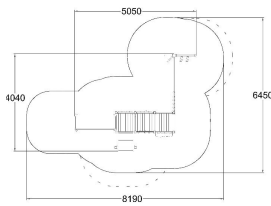

-  Climbing
3
-  Play panels
4
-  Slides
1
-  Towers
1

User age	1+
Number of users	12
Impact area, m ²	34
Max. free fall height, mm	1970
Safety info	EN 1176-1, (3) TÜV
Installation time (for 1), h	16