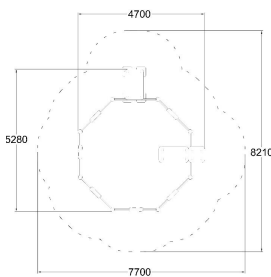

Q17023

OCTAGONAL INCLUSIVE SANDBOX WITH SAND TABLES

User age	1+
Max. free fall height, mm	600
Safety info	EN 1176-1 TÜV