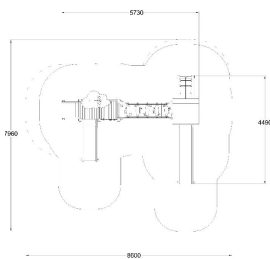

-  Bridges
1
-  Climbing
2
-  Play panels
2
-  Slides
2

User age	1+
Product length, mm	4490
Product width, mm	5730
Product height, mm	4160
Impact area, m ²	45.3
Falling space, m ²	48.1
Max. free fall height, mm	1520
Safety info	EN 1176-1, 3 TÜV
Ropes	