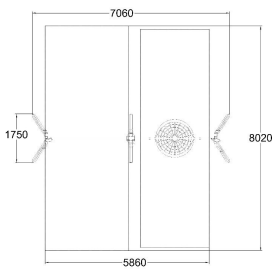

SWING FOR 2 + NEST HIGH + DECORATIONS

Product length, mm	7060
Product width, mm	1750
Product height, mm	3160
Impact area, m ²	43
Falling space, m ²	43
Max. free fall height, mm	1400
Safety info	EN 1176-1, 2 TÜV