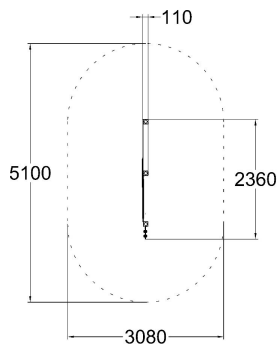

COMMUNICATION SPOT

User age	1+
Number of users	4
Product length, mm	110
Product width, mm	2360
Product height, mm	2230
Falling space, m ²	13.6
Height required, mm	3260
Safety info	EN 1176-1 TÜV
Installation time (for 1), h	2