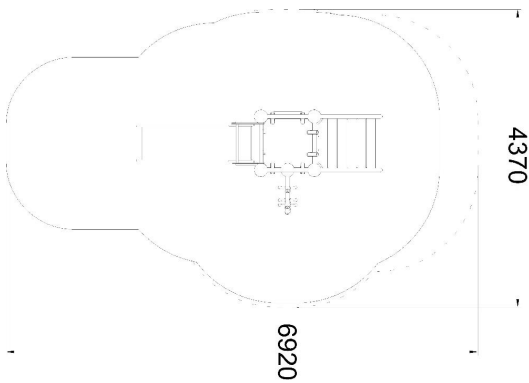

-  Climbing
3
-  Slides
1
-  Towers
1

User age	1+
Number of users	5
Product length, mm	2840
Product width, mm	1550
Product height, mm	1730
Impact area, m ²	20
Falling space, m ²	20.4
Height required, mm	3530
Max. free fall height, mm	1000
Safety info	EN 1176-1, 4 TÜV