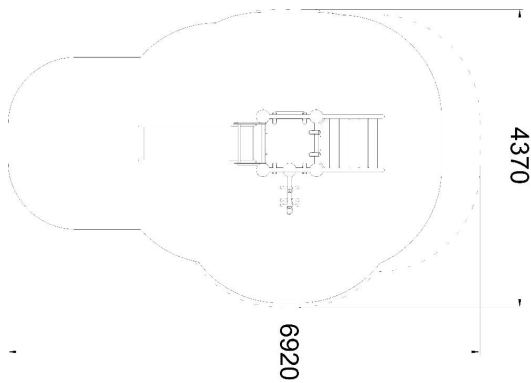

-  Climbing
3
-  Slides
1
-  Towers
1

User age	1+
Number of users	5
Product length, mm	2840
Product width, mm	1550
Product height, mm	1730
Impact area, m ²	20
Falling space, m ²	20.4
Height required, mm	3530
Max. free fall height, mm	1000
Safety info	EN 1176-1, 4 TÜV