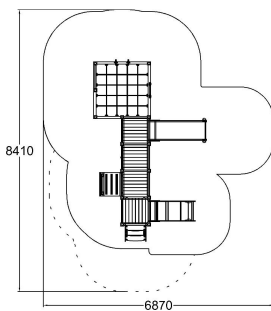

-  Play panels
1
-  Slides
2
-  Towers
1

Number of users	16
Impact area, m ²	37
Safety info	EN 1176-1, 3 TÜV
Ropes	