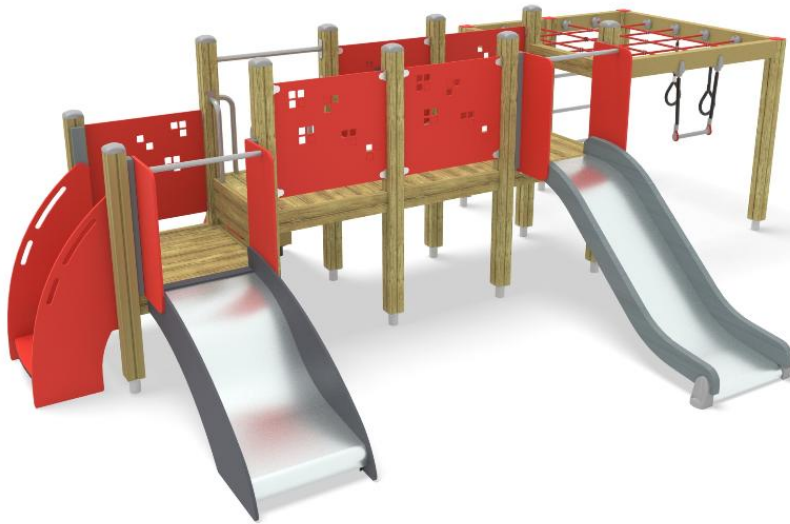

-  Play panels
1
-  Slides
2
-  Towers
1

Number of users	16
Impact area, m ²	37
Safety info	EN 1176-1, 3 TÜV
Ropes	