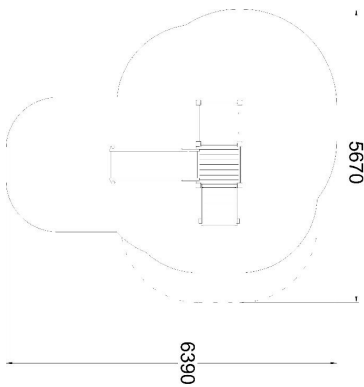

-  Climbing
4
-  Slides
1
-  Towers
1

User age	1+
Number of users	5
Product length, mm	2570
Product width, mm	2430
Product height, mm	2040
Impact area, m ²	24
Falling space, m ²	26
Height required, mm	3840
Max. free fall height, mm	1000
Safety info	EN 1176-1, 4 TÜV
Ropes	