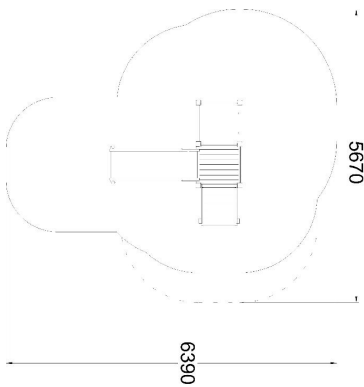

-  Climbing
4
-  Slides
1
-  Towers
1

User age	1+
Number of users	5
Product length, mm	2570
Product width, mm	2430
Product height, mm	2040
Impact area, m ²	24
Falling space, m ²	26
Height required, mm	3840
Max. free fall height, mm	1970
Safety info	EN 1176-1, 4 TÜV
Ropes	