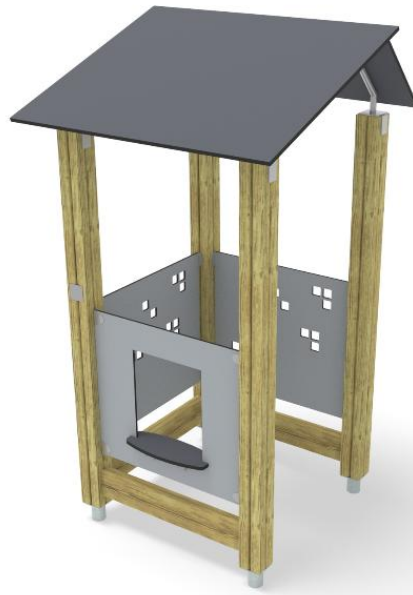

-  Meeting points
1
-  Play panels
1
-  Towers
1

User age	1+
Number of users	3
Product length, mm	1050
Product width, mm	1100
Product height, mm	2050
Falling space, m ²	13
Height required, mm	3850
Max. free fall height, mm	270