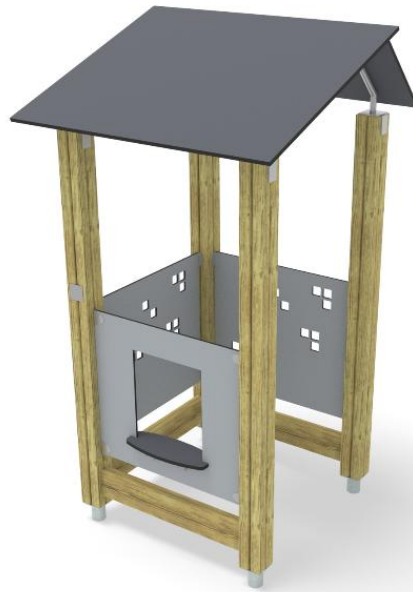

-  Meeting points
1
-  Play panels
1
-  Towers
1

User age	1+
Number of users	3
Product length, mm	1050
Product width, mm	1100
Product height, mm	2050
Falling space, m ²	13
Height required, mm	3850
Max. free fall height, mm	270