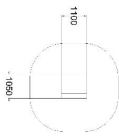

-  Meeting points
1
-  Play panels
1
-  Towers
1

User age	1+
Number of users	3
Product length, mm	1050
Product width, mm	1100
Product height, mm	2050
Falling space, m ²	13
Height required, mm	3850
Max. free fall height, mm	270