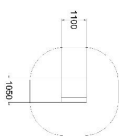

-  Meeting points
1
-  Play panels
1
-  Towers
1

User age	1+
Number of users	3
Product length, mm	1050
Product width, mm	1100
Product height, mm	2050
Falling space, m ²	13
Height required, mm	3850
Max. free fall height, mm	270