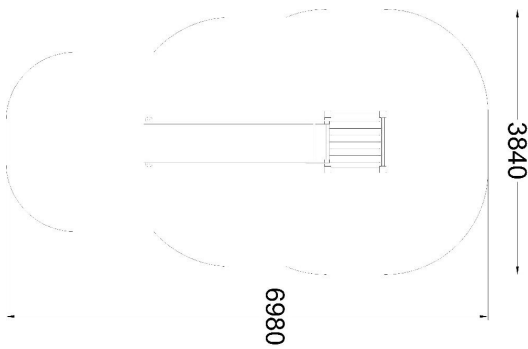

-  Climbing
1
-  Meeting points
1
-  Slides
1
-  Towers
1

User age	4+
Number of users	4
Product length, mm	3640
Product width, mm	900
Product height, mm	2280
Impact area, m ²	22
Falling space, m ²	22
Height required, mm	3270
Max. free fall height, mm	1470
Safety info	EN 1176-1, 4 TÜV