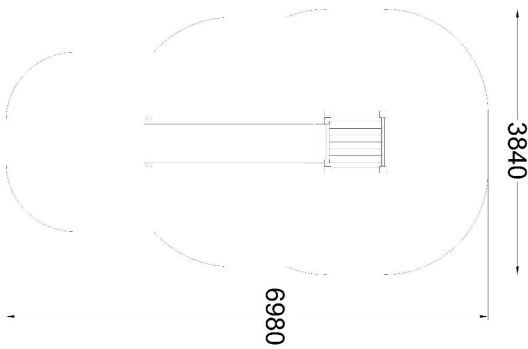

-  Climbing  
1
-  Meeting points  
1
-  Slides  
1
-  Towers  
1

User age	4+
Number of users	4
Product length, mm	3640
Product width, mm	900
Product height, mm	2280
Impact area, m <sup>2</sup>	22
Falling space, m <sup>2</sup>	22
Height required, mm	3270
Max. free fall height, mm	1470
Safety info	EN 1176-1, 4 TÜV