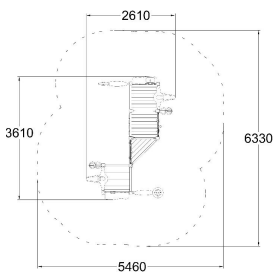

SAND OASIS WITH CRANE

-  Meeting points
2
-  Play panels
4
-  Sandplay
4
-  Towers
2

Height required, mm	3333
Max. free fall height, mm	450
Safety info	EN 1176-1 TÜV