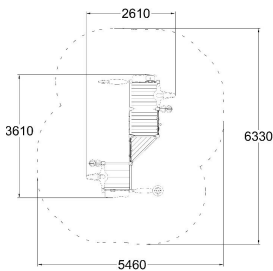

# SAND OASIS WITH CRANE

-  Meeting points  
2
-  Play panels  
4
-  Sandplay  
4
-  Towers  
2

Height required, mm	3333
Max. free fall height, mm	450
Safety info	EN 1176-1 TÜV