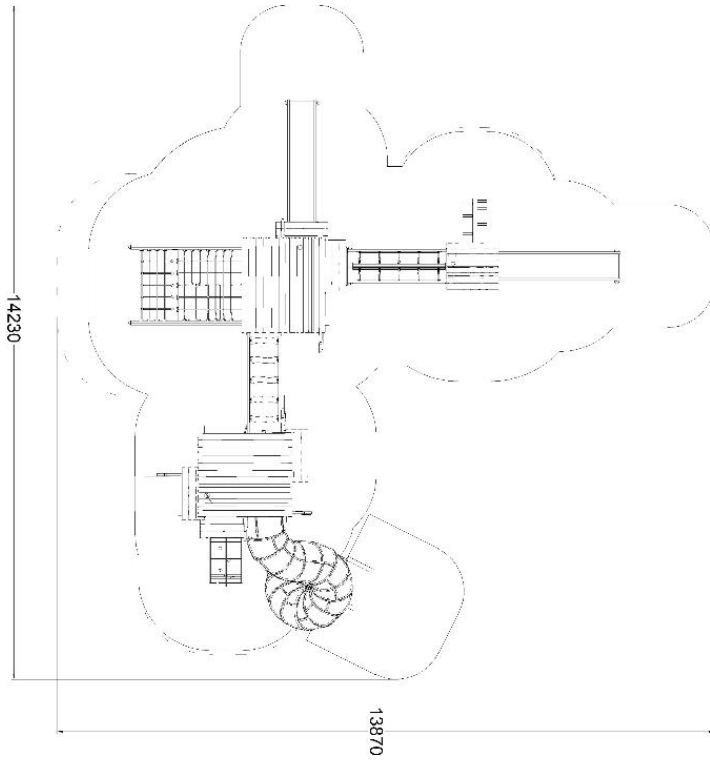

**MAGIC MOUNTAIN FELL OF ARA**

-  Balancing  
2
-  Bridges  
2
-  Climbing  
8
-  Meeting points  
5
-  Play panels  
3
-  Roofs  
3
-  Slides  
3
-  Towers  
12

User age	4+
Number of users	14230
Product length, mm	11210
Product width, mm	10370
Product height, mm	6840
Impact area, m <sup>2</sup>	95.6
Falling space, m <sup>2</sup>	99.7
Height required, mm	6840
Max. free fall height, mm	2880
Safety info	EN 1176-1, 4 TÜV