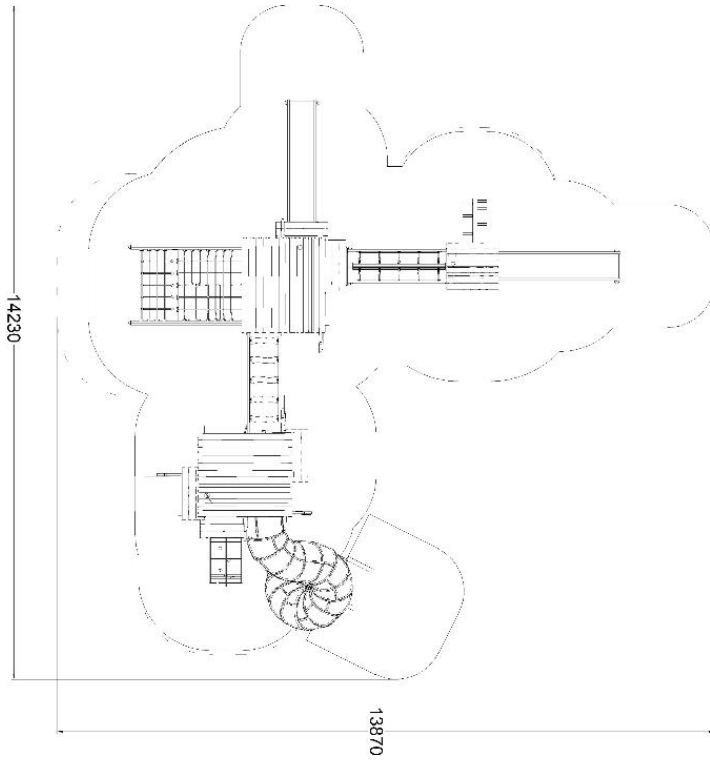

MAGIC MOUNTAIN FELL OF ARA

-  Balancing
2
-  Bridges
2
-  Climbing
8
-  Meeting points
5
-  Play panels
3
-  Roofs
3
-  Slides
3
-  Towers
12

User age	4+
Number of users	14230
Product length, mm	11210
Product width, mm	10370
Product height, mm	6840
Impact area, m ²	95.6
Falling space, m ²	99.7
Height required, mm	6840
Max. free fall height, mm	2880
Safety info	EN 1176-1, 4 TÜV