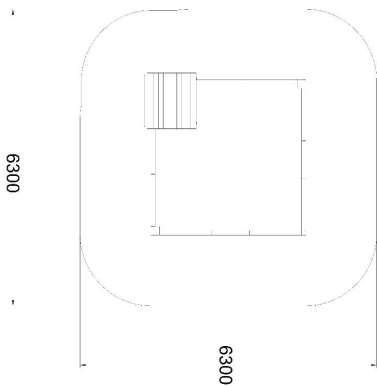

Q16956

SANDBOX PLAY YARD

User age	1+
Number of users	8
Product length, mm	3440
Product width, mm	3400
Product height, mm	2020
Falling space, m ²	37.5
Height required, mm	2020
Max. free fall height, mm	310