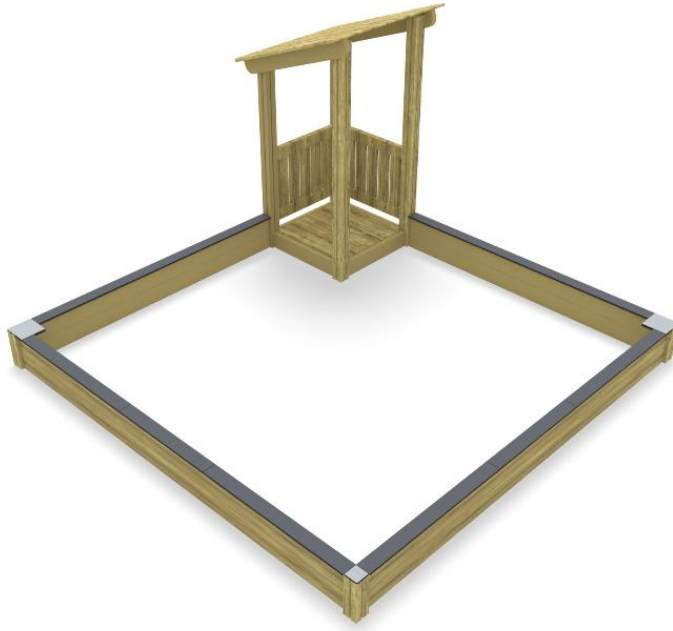

Q16956

SANDBOX PLAY YARD

User age	1+
Number of users	8
Product length, mm	3440
Product width, mm	3400
Product height, mm	2020
Falling space, m ²	37.5
Height required, mm	2020
Max. free fall height, mm	310