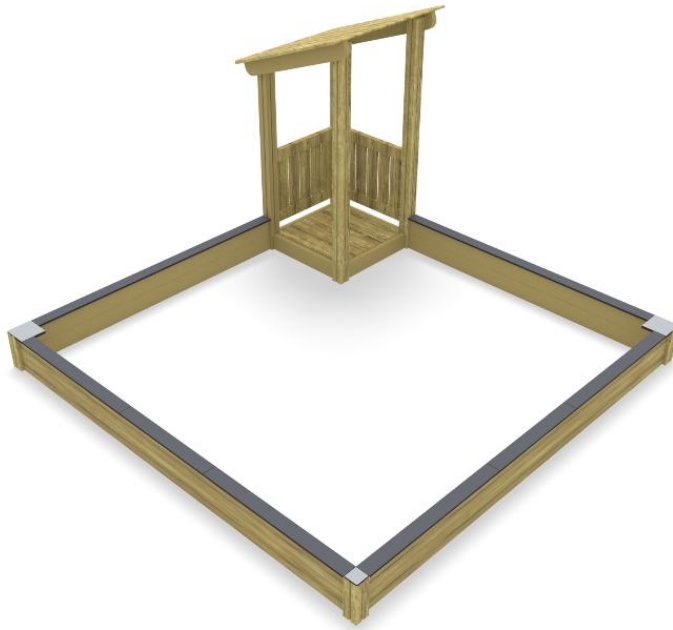

Q16956

# SANDBOX PLAY YARD

User age	1+
Number of users	8
Product length, mm	3440
Product width, mm	3400
Product height, mm	2020
Falling space, m <sup>2</sup>	37.5
Height required, mm	2020
Max. free fall height, mm	310