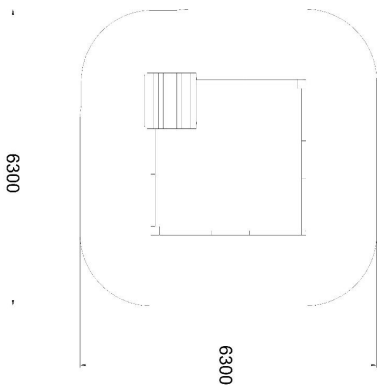

# SANDBOX PLAY YARD

User age	1+
Number of users	8
Product length, mm	3440
Product width, mm	3400
Product height, mm	2020
Falling space, m <sup>2</sup>	37.5
Height required, mm	2020
Max. free fall height, mm	310