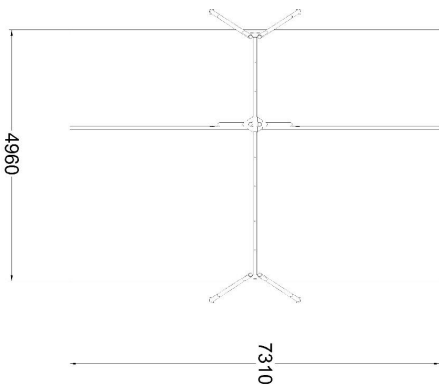

Q16954

LOW METAL SWING FOR 3

User age	1+
Number of users	3
Product length, mm	1480
Product width, mm	5570
Product height, mm	2300
Impact area, m ²	36
Falling space, m ²	36
Height required, mm	2400
Max. free fall height, mm	1000
Safety info	EN 1176-1, EN 15312 TÜV