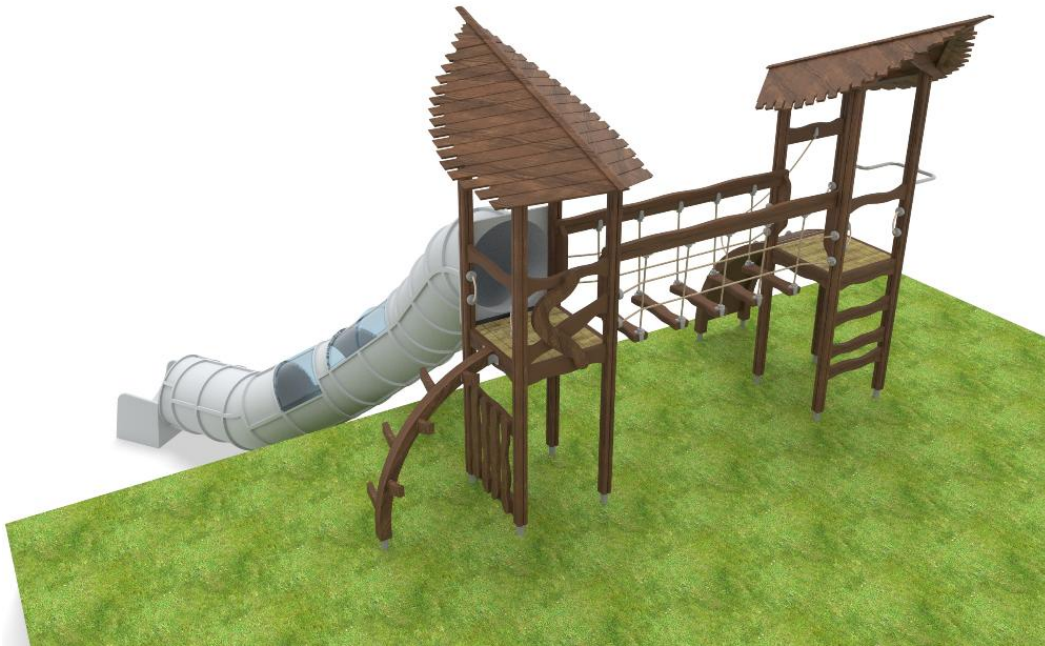

Q16942

PLAY TOWERS ON HILL

Impact area, m ²	39
Max. free fall height, mm	1470
Safety info	EN 1176-1, 3 TÜV