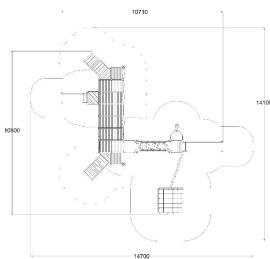

# CLIMBING INCLUSIVE PLAY

-  Bridges  
1
-  Climbing  
3
-  Dynamic  
1
-  Exercising  
3
-  Play panels  
4
-  Slides  
2

User age	1+
Number of users	40
Product length, mm	10710
Product width, mm	10810
Product height, mm	2350
Impact area, m <sup>2</sup>	77.4
Falling space, m <sup>2</sup>	107.2
Max. free fall height, mm	1970
Safety info	EN 1176-1, 3 TÜV
Ropes	