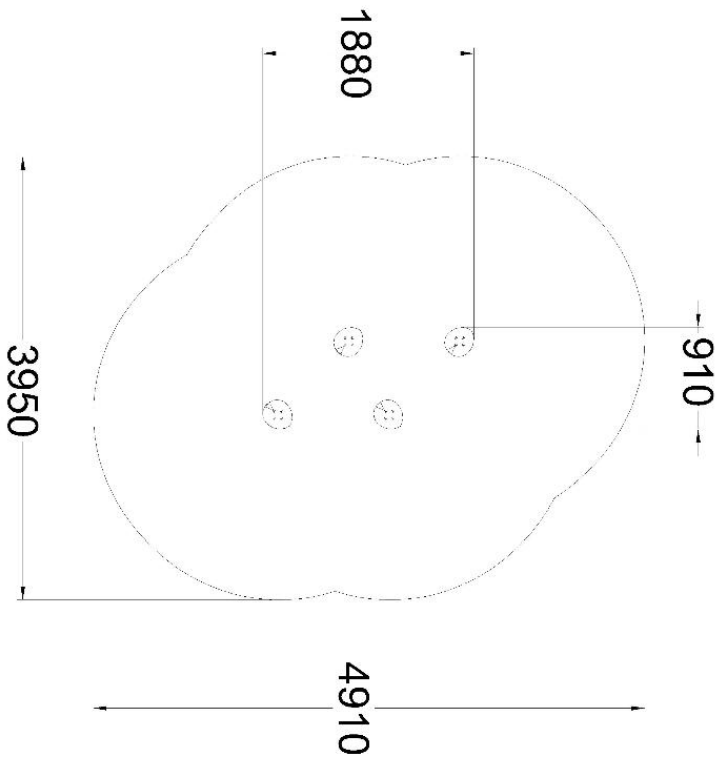

Q16927

LILY STEP PATH

User age	2+
Number of users	2
Product length, mm	910
Product width, mm	1800
Impact area, m ²	15
Falling space, m ²	15.3
Max. free fall height, mm	370
Safety info	EN 1176-1, (11) TÜV