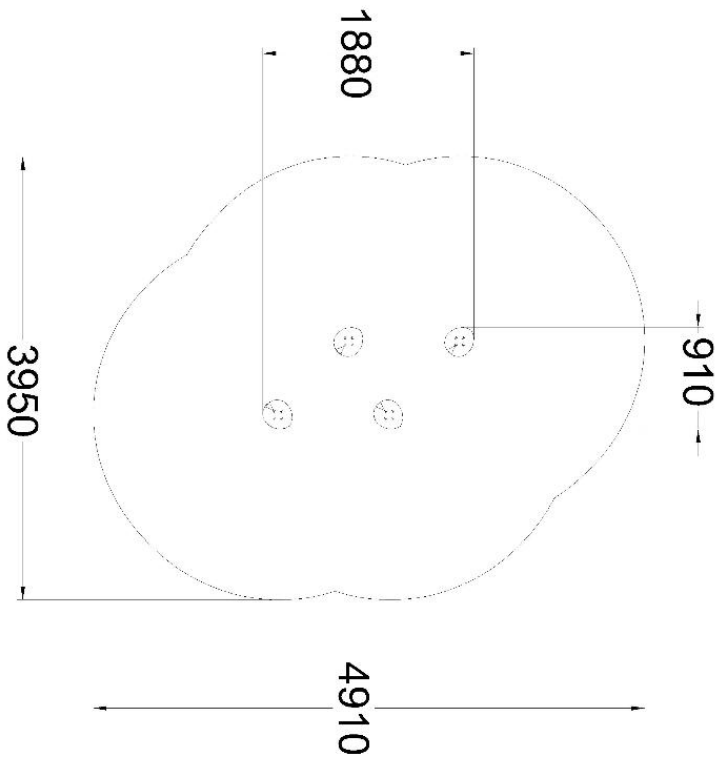

Q16927

LILY STEP PATH

User age	2+
Number of users	2
Product length, mm	910
Product width, mm	1800
Impact area, m <sup>2</sup>	15
Falling space, m <sup>2</sup>	15.3
Max. free fall height, mm	370
Safety info	EN 1176-1, (11) TÜV