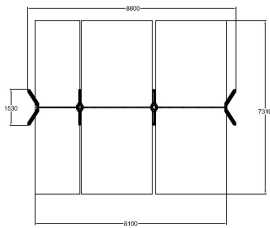

SWING FRAME FOR 5 LOW

User age	1+
Number of users	5
Product length, mm	8800
Product width, mm	1530
Impact area, m ²	57.7
Falling space, m ²	57.7
Max. free fall height, mm	1200
Safety info	EN 1176-1, 2 TÜV