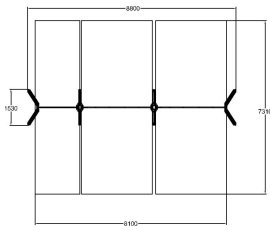

SWING FRAME FOR 5 LOW

User age	1+
Number of users	5
Product length, mm	8800
Product width, mm	1530
Impact area, m ²	57.7
Falling space, m ²	57.7
Max. free fall height, mm	1200
Safety info	EN 1176-1, 2 TÜV