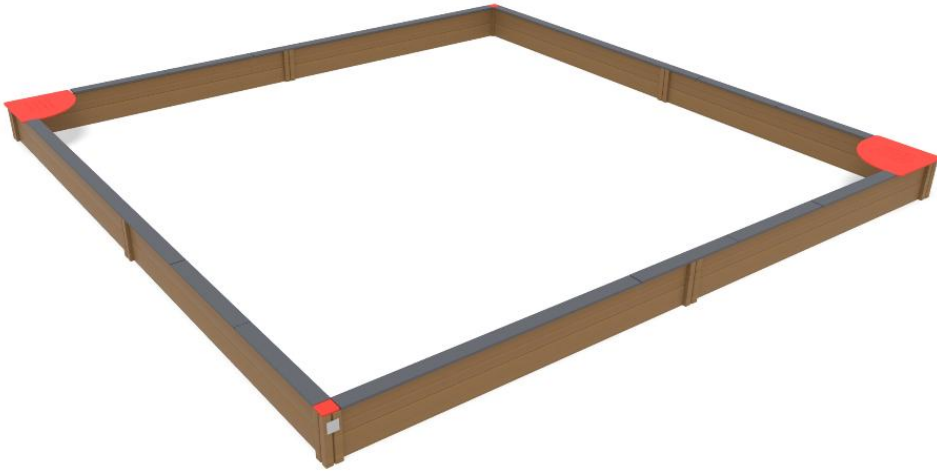

**SANDBOX WITH CORNER PLATES**

User age	1+
Max. free fall height, mm	310
Safety info	EN 1176-1 TÜV