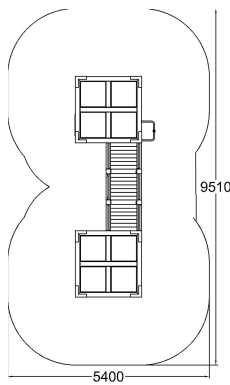

-  Climbing
11
-  Meeting points
3
-  Roofs
2
-  Towers
3

User age	4+
Number of users	23
Product length, mm	5880
Product width, mm	2180
Product height, mm	3560
Impact area, m ²	46
Max. free fall height, mm	1915
Safety info	EN 1176-1 TÜV
Ropes	