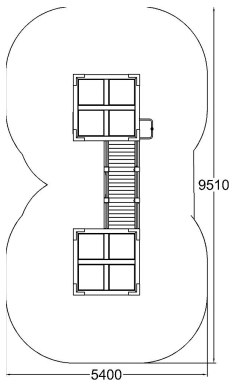

-  Climbing
11
-  Meeting points
3
-  Roofs
2
-  Towers
3

User age	4+
Number of users	23
Product length, mm	5880
Product width, mm	2180
Product height, mm	3560
Impact area, m ²	46
Falling space, m ²	46
Max. free fall height, mm	1915
Safety info	EN 1176-1 TÜV
Ropes	