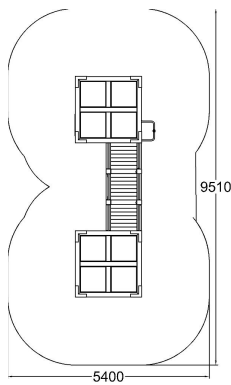

-  Climbing  
11
-  Meeting points  
3
-  Roofs  
2
-  Towers  
3

User age	4+
Number of users	23
Product length, mm	5880
Product width, mm	2180
Product height, mm	3560
Impact area, m <sup>2</sup>	46
Falling space, m <sup>2</sup>	46
Max. free fall height, mm	1915
Safety info	EN 1176-1 TÜV
Ropes	