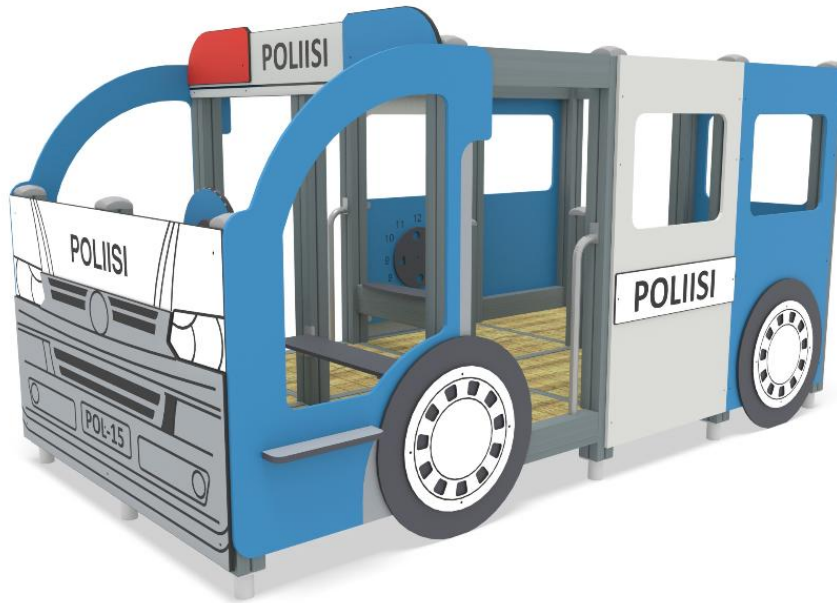

-  Meeting points
3
-  Play panels
4
-  Towers
1

User age	1+
Max. free fall height, mm	300
Safety info	EN 1176-1 TÜV