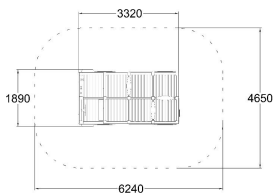

-  Meeting points
3
-  Play panels
4
-  Towers
1

User age	1+
Max. free fall height, mm	300
Safety info	EN 1176-1 TÜV