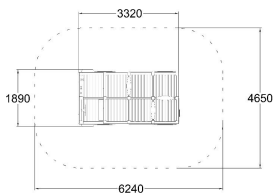

-  Meeting points
3
-  Play panels
4
-  Towers
1

| | |
|---------------------------|---------------|
| User age | 1+ |
| Max. free fall height, mm | 300 |
| Safety info | EN 1176-1 TÜV |