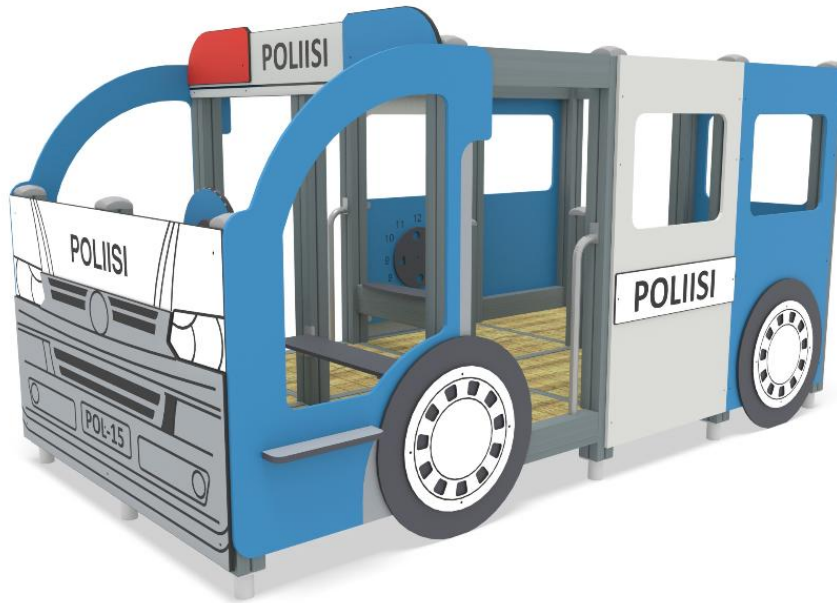

-  Meeting points
3
-  Play panels
4
-  Towers
1

| | |
|---------------------------|---------------|
| User age | 1+ |
| Max. free fall height, mm | 300 |
| Safety info | EN 1176-1 TÜV |