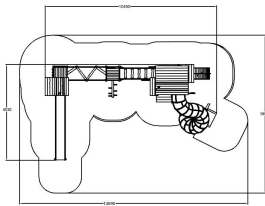

-  Balancing  
1
-  Bridges  
1
-  Climbing  
8
-  Roofs  
5
-  Slides  
1

User age	4+
Number of users	42
Product length, mm	5830
Product width, mm	10450
Product height, mm	6890
Impact area, m <sup>2</sup>	78.8
Falling space, m <sup>2</sup>	82.9
Max. free fall height, mm	2240
Safety info	EN 1176-1, 3 TÜV
Ropes	