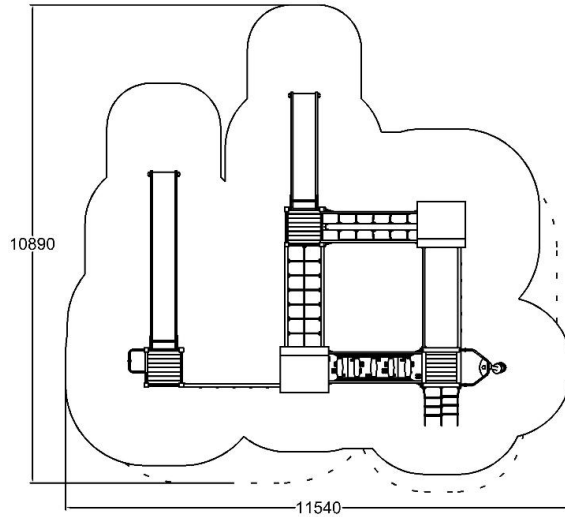

User age	4+
Number of users	28
Product length, mm	8610
Product width, mm	7595
Product height, mm	4150
Impact area, m ²	88
Falling space, m ²	93
Height required, mm	5150
Max. free fall height, mm	2570
Safety info	EN 1176-1, 3 TÜV
Ropes	