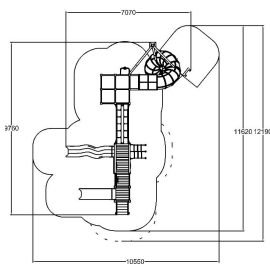

-  Balancing  
1
-  Bridges  
1
-  Climbing  
2
-  Slides  
4

User age	1+
Number of users	32
Product length, mm	9760
Product width, mm	7070
Product height, mm	5390
Impact area, m <sup>2</sup>	65
Falling space, m <sup>2</sup>	68.2
Max. free fall height, mm	2020
Safety info	EN 1176-1, 3 TÜV
Ropes	