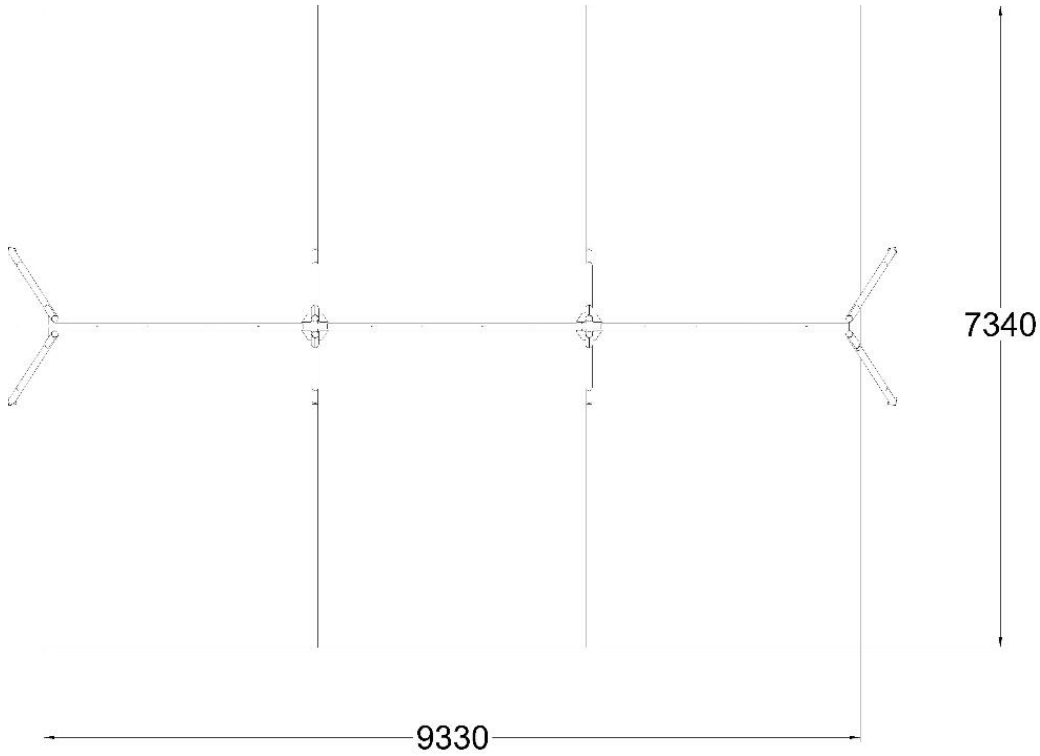

Q16781

SWING FOR 6 (LOW)

User age	1+
Number of users	6
Impact area, m <sup>2</sup>	68
Falling space, m <sup>2</sup>	67.5
Height required, mm	4080
Max. free fall height, mm	1000
Safety info	EN 1176-1, 2 TÜV