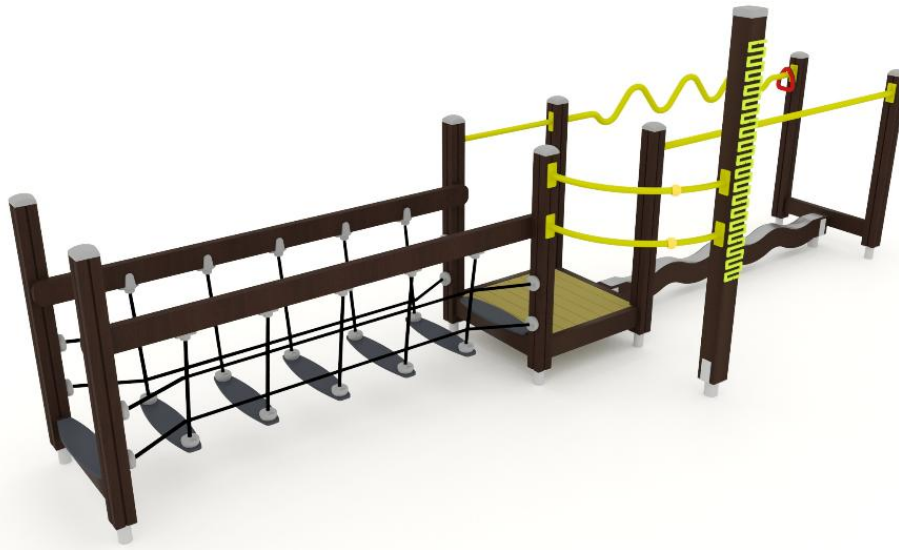

-  Balancing
1
-  Bridges
1
-  Exercising
6
-  Towers
1

Product length, mm	5700
Product width, mm	1580
Product height, mm	1070
Impact area, m ²	23
Falling space, m ²	31.1
Height required, mm	2870
Safety info	EN 16630 TÜV
Ropes	