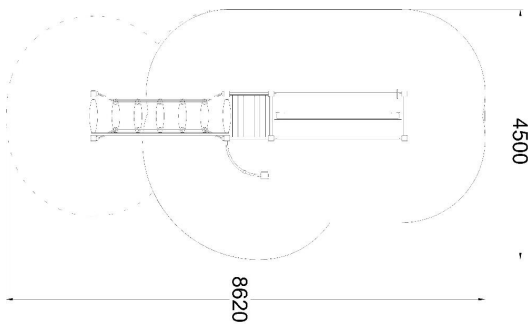

-  Balancing
1
-  Bridges
1
-  Exercising
6
-  Towers
1

Product length, mm	5700
Product width, mm	1580
Product height, mm	1070
Impact area, m ²	23
Falling space, m ²	31.1
Height required, mm	2870
Safety info	EN 16630 TÜV
Ropes	