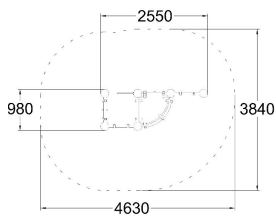

-  Balancing
1
-  Crawling
1
-  Meeting points
1
-  Play panels
2
-  Towers
1

User age	1+
Falling space, m ²	15
Max. free fall height, mm	145
Safety info	EN 1176-1 TÜV