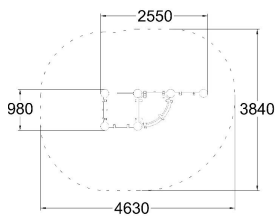

 Balancing
1

 Crawling
1

 Meeting points
1

 Play panels
2

 Towers
1

User age	1+
Falling space, m ²	15
Max. free fall height, mm	145
Safety info	EN 1176-1 TÜV