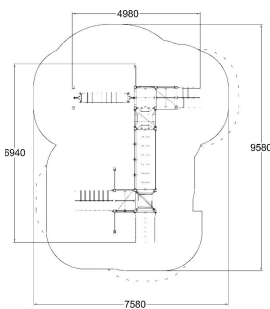

 Climbing
9

 Dynamic
1

 Meeting points
3

 Towers
2

User age	4+
Number of users	20
Product length, mm	6940
Product width, mm	4980
Product height, mm	3810
Impact area, m ²	58
Falling space, m ²	61
Height required, mm	4810
Max. free fall height, mm	2900
Safety info	EN 1176-1 TÜV
Installation time (for 1), h	24
Ropes	