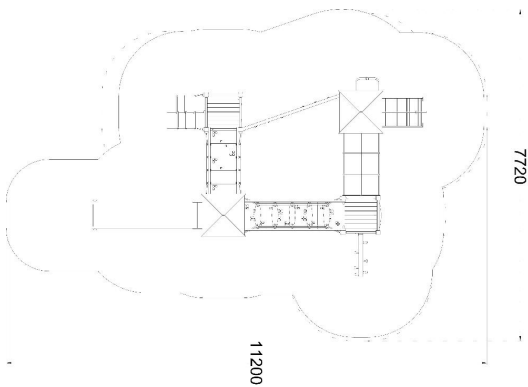

Q16720
PLAY TOWER

User age	4+
Impact area, m ²	58
Max. free fall height, mm	1970
Safety info	EN 1176-1, (3) TÜV
Ropes	