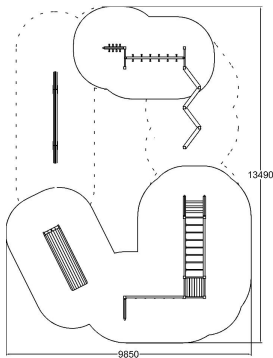

## TRAINING TRACK

Impact area, m <sup>2</sup>	54
Max. free fall height, mm	2000
Safety info	EN 1176-1 TÜV
Ropes	