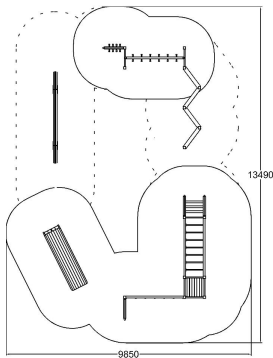

TRAINING TRACK

Impact area, m ²	54
Max. free fall height, mm	2000
Safety info	EN 1176-1 TÜV
Ropes	