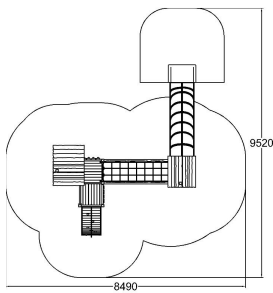

-  Balancing
1
-  Bridges
1
-  Climbing
5
-  Meeting points
2
-  Roofs
2
-  Slides
1
-  Towers
2

User age	3+
Number of users	13
Product length, mm	6100
Product width, mm	5040
Product height, mm	3970
Impact area, m ²	49
Falling space, m ²	49
Max. free fall height, mm	1970
Safety info	EN 1176-1, 3 TÜV