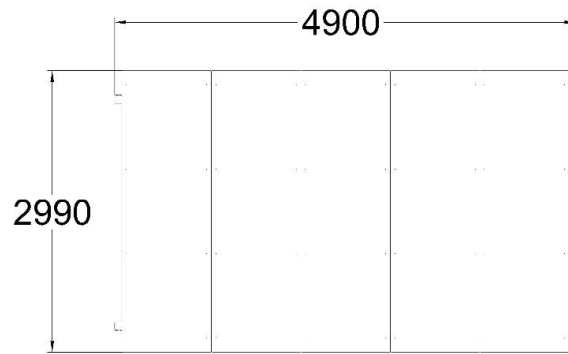

**SANDBOX WITH HPL ROOF SHELTER**

Product length, mm	4890
Product width, mm	2990
Max. free fall height, mm	300
Safety info	EN 1176-1 TÜV
Installation time (for 1), h	14