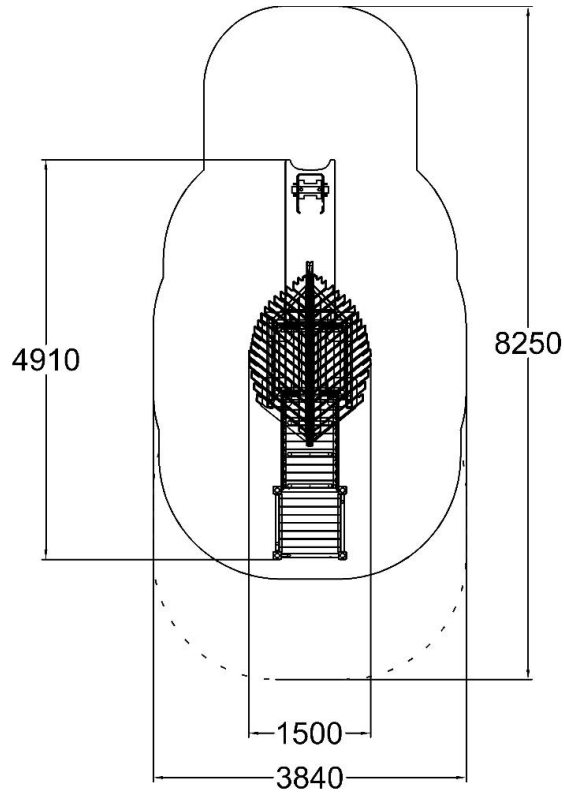

FAIRY'S BURROW WITH TRANSFER STATION

User age	1+
Number of users	4
Product length, mm	4910
Product width, mm	1500
Product height, mm	3850
Impact area, m ²	22.1
Falling space, m ²	27
Max. free fall height, mm	1000
Safety info	EN 1176-1, 3 TÜV