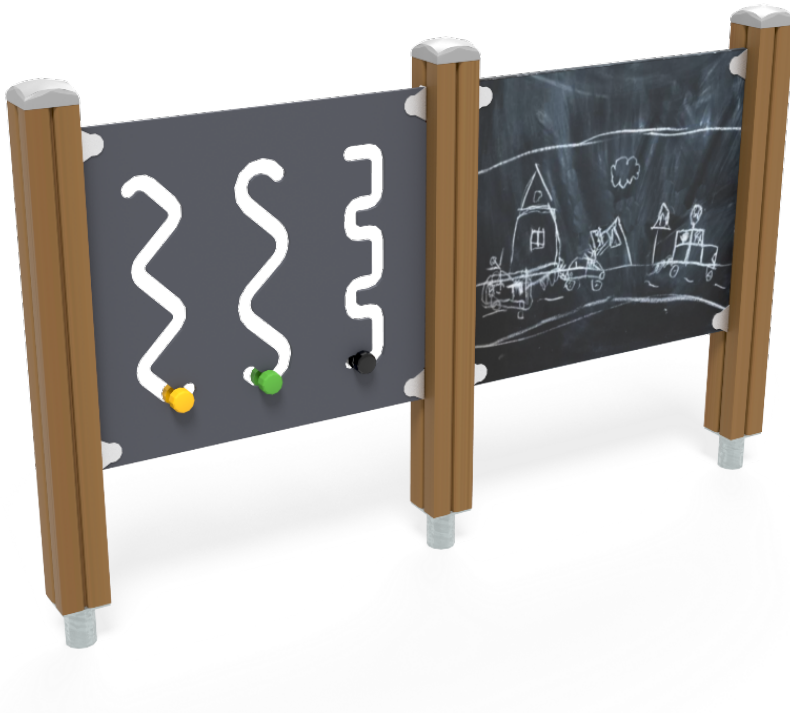

# PLAY WALL AND BLACKBOARD

Safety info

EN 1176-1 TÜV