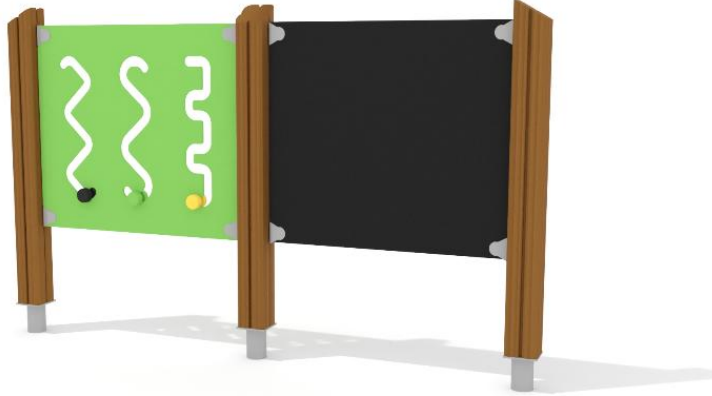

# PLAYWALLS AND BLACKBOARD

Safety info

EN 1176-1 TÜV