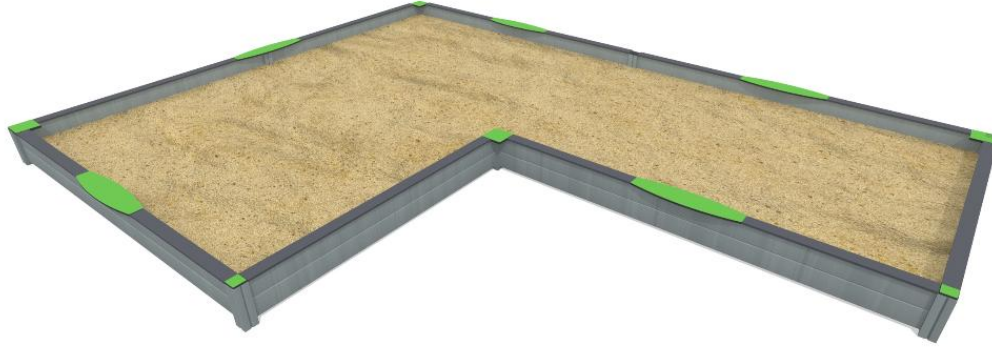

Q16619

SANDBOX L-SHAPE 6,5 X 5M

User age	1+
Number of users	30
Product length, mm	6540
Product width, mm	4990
Product height, mm	310
Falling space, m ²	65.7
Height required, mm	2110
Max. free fall height, mm	310
Safety info	EN 1176-1 TÜV
Installation time (for 1), h	4