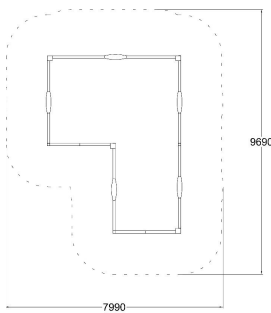

Q16619

SANDBOX L-SHAPE 6,5 X 5M

User age	1+
Number of users	30
Product length, mm	6540
Product width, mm	4990
Product height, mm	310
Falling space, m ²	65.7
Height required, mm	2110
Max. free fall height, mm	310
Safety info	EN 1176-1 TÜV
Installation time (for 1), h	4