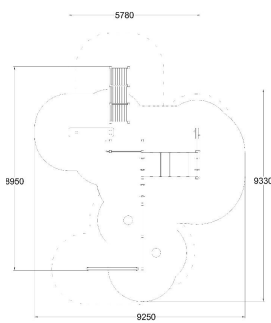

SENIOR STREET WORKOUT

Max. free fall height, mm	1750
Safety info	EN 16630 TÜV