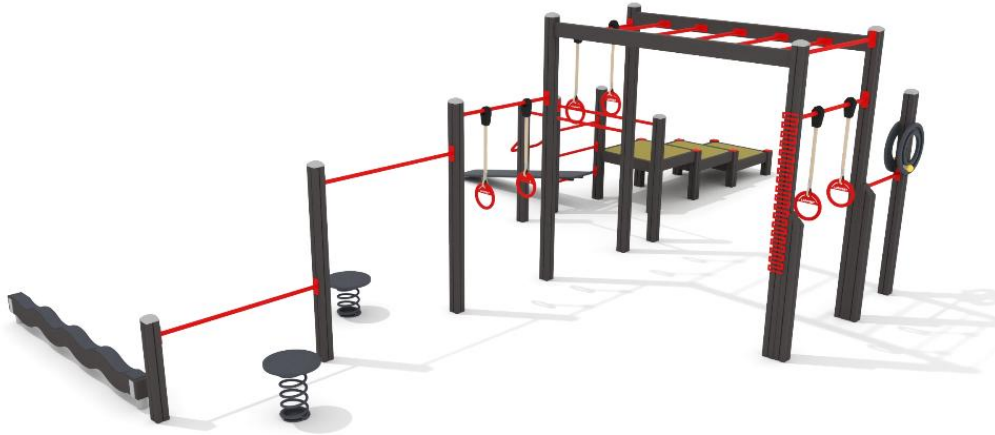

SENIOR STREET WORKOUT

Max. free fall height, mm	1750
Safety info	EN 16630 TÜV