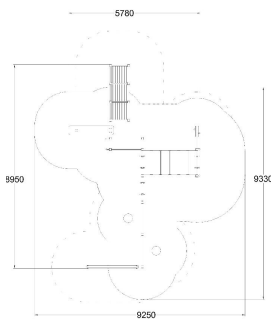

SENIOR STREET WORKOUT

Max. free fall height, mm	1750
Safety info	EN 16630 TÜV