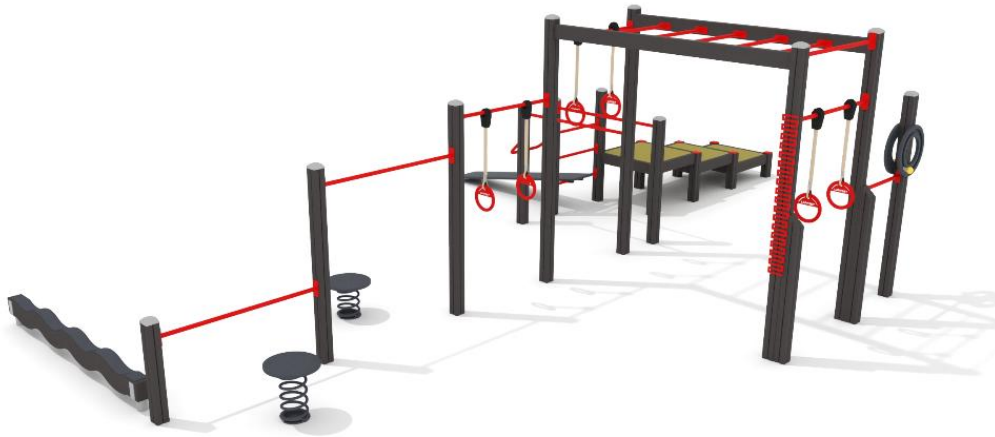

SENIOR STREET WORKOUT

Max. free fall height, mm	1750
Safety info	EN 16630 TÜV