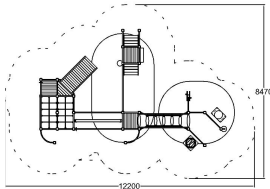

Product length, mm	9300
Product width, mm	5800
Product height, mm	2300
Impact area, m²	24
Height required, mm	3300
Max. free fall height, mm	1250
Safety info	EN 1176-1 TÜV
Ropes