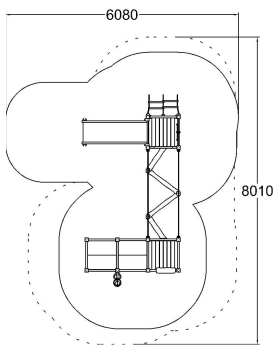

Q16533

PLAY TOWER AND SAND PLAY

Impact area, m ²	30
Max. free fall height, mm	1000
Safety info	EN 1176-1, 3 TÜV
Ropes	