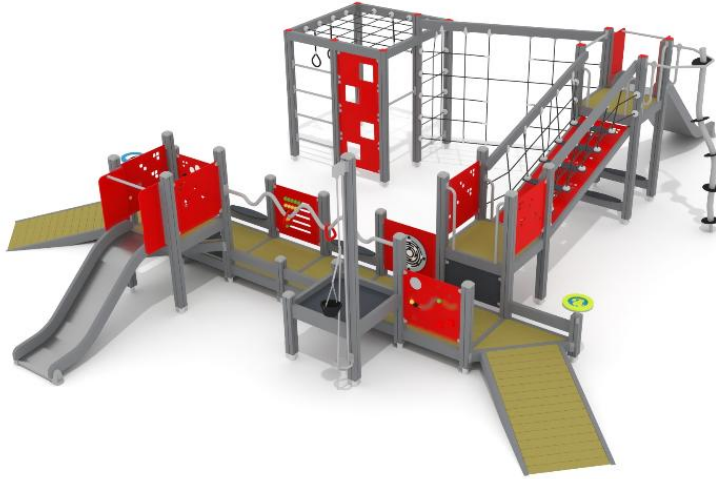

-  Bridges  
1
-  Climbing  
5
-  Play panels  
4
-  Slides  
1

|                               |   |
|-------------------------------|---|
| User age                      | 1+  |
| Number of users               | 30  |
| Product length, mm            | 8720  |
| Product width, mm             | 9910  |
| Product height, mm            | 2530  |
| Impact area, m <sup>2</sup>   | 78.6  |
| Falling space, m <sup>2</sup> | 98.6  |
| Max. free fall height, mm     | 2190  |
| Safety info                   | EN 1176-1, 3 TÜV  |
| Ropes                         |  |