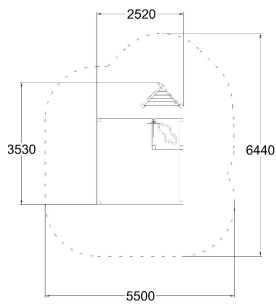

-  Play panels
3
-  Sandplay
1
-  Towers
1

Impact area, m ²	1
Max. free fall height, mm	300
Safety info	EN 1176-1 TÜV