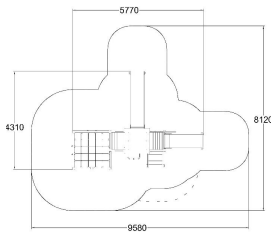

-  Climbing  
3
-  Dynamic  
2
-  Meeting points  
2
-  Play panels  
1
-  Roofs  
1
-  Slides  
3

User age	+1
Max. free fall height, mm	1970
Safety info	EN 1176-1, (3) TÜV
Ropes	