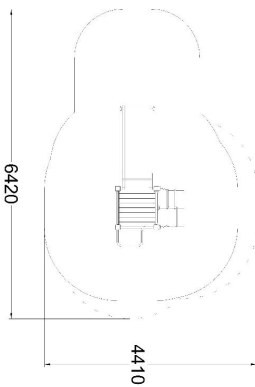

-  Climbing  
1
-  Meeting points  
1
-  Slides  
2
-  Towers  
1

Product length, mm	2920
Product width, mm	1430
Product height, mm	1680
Impact area, m <sup>2</sup>	19
Falling space, m <sup>2</sup>	20
Max. free fall height, mm	870
Safety info	EN 1176-1, 4 TÜV
Ropes	